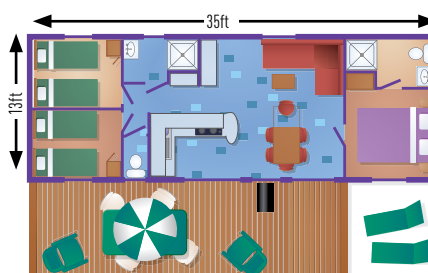

ACCOMMODATION OVERVIEW

ACCOMMODATION TYPE	FEATURES Sleeps (including infant in cot)	Size in squared meters	Four Burner Hob	Microwave	Oven	Toaster	Full-Sized Fridge-Freezer	Air Conditioning (Selected Campsites)	Pull Out Bed In Living Area	Cot fits in Double Room	Duvets & Covers, Pillows & Cases	Second Toilet & Shower Room	Gas BBQ (Charcoal in La Grande & Metairie)	Wooden Decking	Outdoor Furniture Set
2 Bedroom Mercure	6	26.3m ²	✓	✓		✓	✓	✓	✓	✓	✓		✓	✓	✓
2 Bedroom Mercure Loggia	6	26m ²	✓	✓		✓	✓	✓	✓	✓	✓		✓	✓	✓
2 Bedroom Mercure Riviera	6	28m ²	✓	✓		✓	✓	✓	✓	✓	✓		✓	✓	✓
2 Bedroom Mercure Plus	6	28m ²	✓	✓	✓	✓	✓	✓	✓	✓	✓		✓	✓	✓
3 Bedroom Titania	6	30m ²	✓	✓	✓	✓	✓	✓**	✓	✓	✓		✓	✓	✓
3 Bedroom Cordelia	7	32m ²	✓	✓	✓	✓	✓	✓	✓*	✓	✓		✓	✓	✓
3 Bedroom Plus	7	34m ²	✓	✓	✓	✓	✓	✓	✓	✓	✓		✓	✓	✓
3 Bedroom Apollo	7	38.4m ²	✓	✓	✓	✓	✓	✓	✓	✓	✓		✓	✓	✓

Interior may vary from site to site

3 Bedroom Apollo

Interior may vary from site to site

THESE PLANS ARE NOT TO SCALE.
USE AS A REFERENCE ONLY.
INTERIOR LAYOUTS MAY VARY FROM SITE TO SITE.

ADVICE & RESERVATIONS