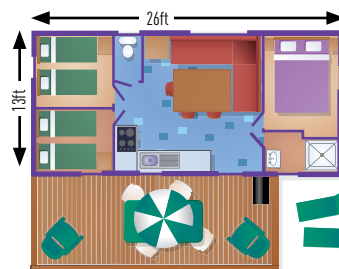

3 Bedroom Titania

Interior may vary from site to site