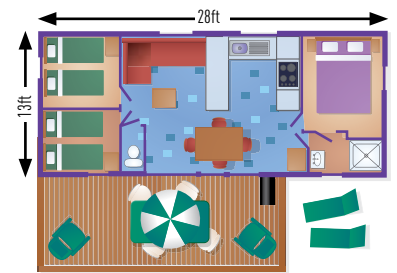

3 Bedroom Cordelia

Interior may vary from site to site