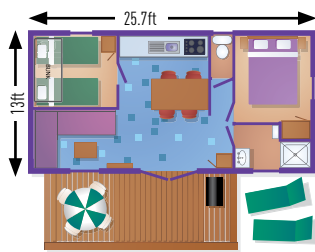

2 Bedroom Mercure Plus

Interior may vary from site to site