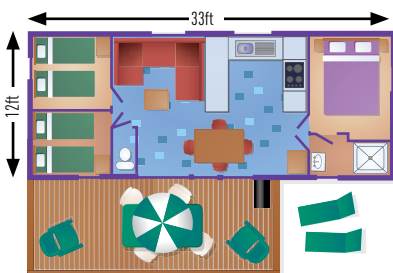

ACCOMMODATION OVERVIEW

ACCOMMODATION TYPE	FEATURES Sleeps (including infant in cot)	Size in squared meters	Four Burner Hob	Microwave	Oven	Toaster	Full-Sized Fridge-Freezer	Air Conditioning (Selected Campsites)	Pull Out Bed In Living Area	Cot fits in Double Room	Duvets & Covers, Pillows & Cases	Second Toilet & Shower Room	Gas BBQ (Charcoal in La Grande & Metairie)	Wooden Decking	Outdoor Furniture Set
2 Bedroom Mercure	6	26.3m ²	✓	✓		✓	✓	✓	✓	✓	✓		✓	✓	✓
2 Bedroom Mercure Loggia	6	26m ²	✓	✓		✓	✓	✓	✓	✓	✓		✓	✓	✓
2 Bedroom Mercure Riviera	6	28m ²	✓	✓		✓	✓	✓	✓	✓	✓		✓	✓	✓
2 Bedroom Mercure Plus	6	28m ²	✓	✓	✓	✓	✓	✓	✓	✓	✓		✓	✓	✓
3 Bedroom Titania	6	30m ²	✓	✓	✓	✓	✓	✓**	✓	✓	✓		✓	✓	✓
3 Bedroom Cordelia	7	32m ²	✓	✓	✓	✓	✓	✓	✓*	✓	✓		✓	✓	✓
3 Bedroom Plus	7	34m ²	✓	✓	✓	✓	✓	✓	✓	✓	✓		✓	✓	✓
3 Bedroom Apollo	7	38.4m ²	✓	✓	✓	✓	✓	✓	✓	✓	✓		✓	✓	✓

Interior may vary from site to site

3 Bedroom Apollo

Interior may vary from site to site

THESE PLANS ARE NOT TO SCALE.
USE AS A REFERENCE ONLY.
INTERIOR LAYOUTS MAY VARY FROM SITE TO SITE.

ADVICE & RESERVATIONS