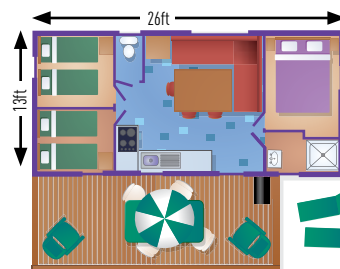

3 Bedroom Titania

Interior may vary from site to site