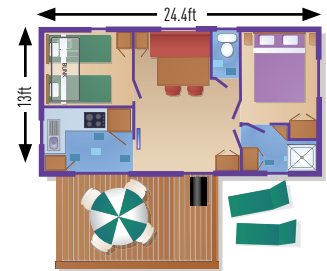

2 Bedroom Mercure Riviera

Available in SPAIN:
Camping Cypsela