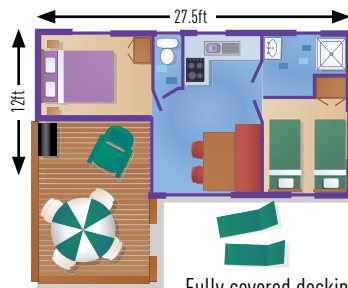

2 Bedroom Mercure Loggia

Fully covered decking

Available in SPAIN: Castell Montgrí,
Playa Montroig & Vilanova Park