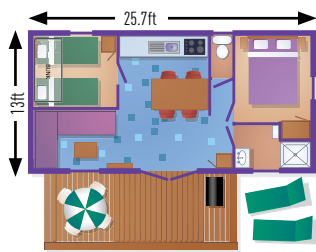

2 Bedroom Mercure Plus

Interior may vary from site to site