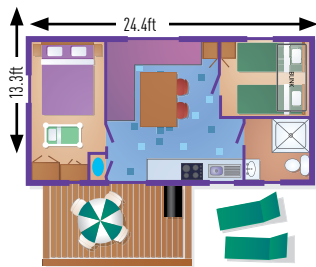

ACCOMMODATION OVERVIEW

ACCOMMODATION TYPE	FEATURES Sleeps (including infant in cot)	Size in squared meters	Four Burner Hob	Microwave	Oven	Toaster	Full-Sized Fridge-Freezer	Air Conditioning (Selected Campsites)	Pull Out Bed In Living Area	Cot fits in Double Room	Duvets & Covers, Pillows & Cases	Second Toilet & Shower Room	Gas BBQ (Charcoal in La Grande & Metairie)	Wooden Decking	Outdoor Furniture Set
2 Bedroom Mercure	6	26.3m²	✓	✓		✓	✓	✓	✓	✓	✓		✓	✓	✓
2 Bedroom Mercure Loggia	6	26m²	✓	✓		✓	✓	✓	✓	✓	✓		✓	✓	✓
2 Bedroom Mercure Riviera	6	28m²	✓	✓		✓	✓	✓	✓	✓	✓		✓	✓	✓
2 Bedroom Mercure Plus	6	28m²	✓	✓	✓	✓	✓	✓	✓	✓	✓		✓	✓	✓
3 Bedroom Titania	6	30m²	✓	✓	✓	✓	✓	✓**	✓	✓	✓		✓	✓	✓
3 Bedroom Cordelia	7	32m²	✓	✓	✓	✓	✓	✓	✓*	✓	✓		✓	✓	✓
3 Bedroom Plus	7	34m²	✓	✓	✓	✓	✓	✓	✓	✓	✓		✓	✓	✓
3 Bedroom Apollo	7	38.4m²	✓	✓	✓	✓	✓	✓	✓	✓	✓		✓	✓	✓

3 Bedroom Apollo in Les Genêts, Sol a gogo, L'Hippocampe & Vilanova park are 36m². 3 Bedroom Plus & 3 Bedroom Apollo mobiles in La Sirene have Patio Style Decking with Gazebo. * No pull out in Sequoia Parc.

** No A/C in Domaine Des Ormes

2 Bedroom Mercure

Interior may vary from site to site