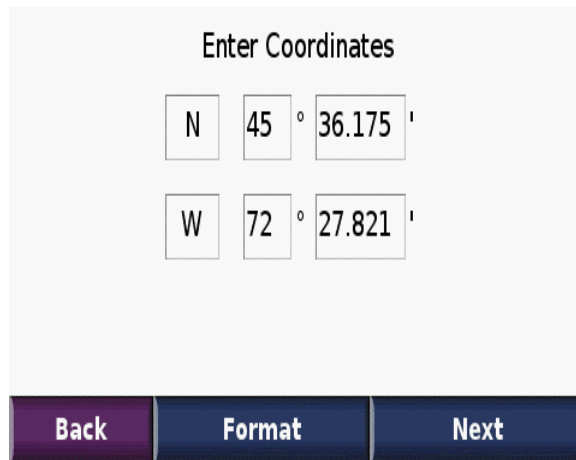

#### LA SIRÈNE & L'HIPPO

Latitude : 43°33'59.5440  
 Longitude : 3°0'24.5520

Figure 40: Routing to A Set of Coordinates

Garmin has included the ability to input a set of longitude/latitude

coordinates as a destination address. For example, some destinations don't have an official street address and need to be input as a set of coordinates.

To route to a set of coordinates, tap **Where to?** on the Main Menu, and then scroll down to see the **Coordinates** icon, as shown above in figure 40

Figure 41: Entering the Coordinates

Figure 42: Selecting the Coordinates Format

Garmin supports entering coordinates in several different formats.