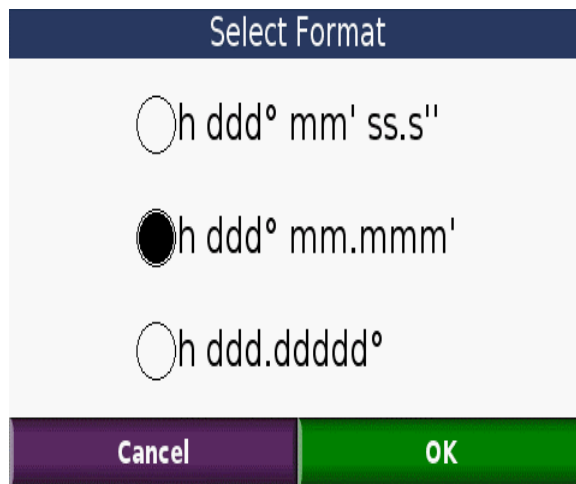

To route to a set of coordinates, tap **Where to?** on the Main Menu, and then scroll down to see the **Coordinates** icon, as shown above in figure 40

Figure 41: Entering the Coordinates

Figure 42: Selecting the Coordinates Format

Garmin supports entering coordinates in several different formats.