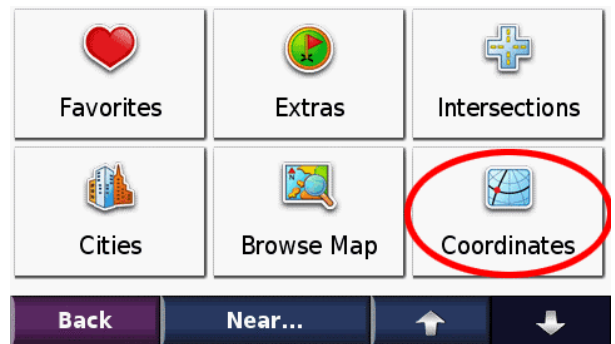

#### LA SIRÈNE & L'HIPPO

Latitude : 43°33'59.5440  
 Longitude : 3°0'24.5520

Figure 40: Routing to A Set of Coordinates

Garmin has included the ability to input a set of longitude/latitude

coordinates as a destination address. For example, some destinations don't have an official street address and need to be input as a set of coordinates.

To route to a set of coordinates, tap **Where to?** on the Main Menu, and then scroll down to see the **Coordinates** icon, as shown above in figure 40

Figure 41: Entering the Coordinates

Figure 42: Selecting the Coordinates Format