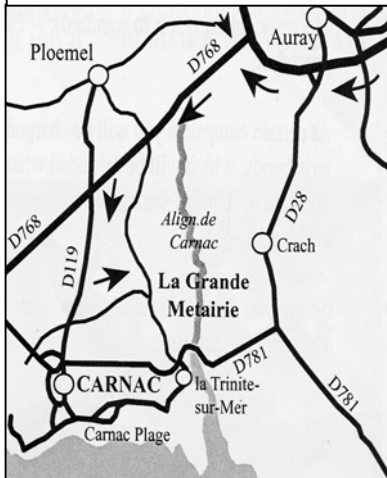

LORIENT AIRPORT
+33.2.97.87.21.50
AERARANN: +353 (0)61704428
EUROPCAR: +33(0)297862834

GPS CO-ORDINATES

Latitude : 45° 35' 48
Longitude : 3°03'37

FROM LORIENT AIRPORT (65km/50mins)

D163 S.P LORIENT
N165 S.P LORIENT/VANNES/AURAY
N165 S.P AURAY/CARNAC/QUIBERON
D768 AURAY CENTRE/LA TRINITE SUR MER/ CARNAC/QUIBERON

FROM NANTES ATLANTIQUE (125km/1hr45)

D85 Direction from the airport towards Nantes
D145 S.P. PERIPHERIQUE-OUEST/NANTES CENTRE/RENNES
Go over the bridge taking Rennes direction.
A844 S.P. PORTE DE L'ESTUAIRE
Head towards VANNES/ ST. NAZAIRE
D201 Head towards VANNES /ST NAZAIRE
N165 S.P. VANNES /LORIENT
N165 S.P.AURAY/CARNAC/QUIBERON

REMEMBER TO SELECT
THE APPROPRIATE
FORMAT SETTING ON
YOUR GPS

LOCAL ACCESS MAP

- From the N165 at Auray, take the D768 towards Carnac & Quiberon.
- After approximately 6.5km, turn left onto the D119 S.P. CARNAC.
- Continue straight on for 4 kilometres, just before the next roundabout turn left onto the ROUTE DES ALIGNEMENTS (D196).
- On you left hand side you will see the famous standing stones of Carnac.
- Continue on this road, around a series of sharp bends, until you arrive at the campsite entrance on your right hand side.